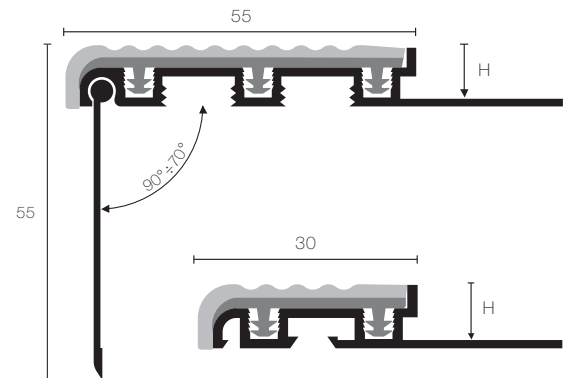

# stair edging profile for tiles

folostair™ FSF-FSL

Ceramic tile laying jobs may sometimes be quite delicate with problems which differ from standard applications such as linear wall tiling. Stairs, for instance, to be covered with the same tiles as the floor may require non standard spacing to match different heights from step to connecting floor for example.

Illustrated scale dimension 1:1

Material: Extruded Natural Aluminium  
Synthetic Resinflex insert  
Length: 2,70 meters  
Width: 55 mm  
Colours\*: grey, beige, black, yellow

H=mm	Art.	Colour
8	FSL 80 A*	23 / 32 / 51 / 53
10	FSL 100 A*	23 / 32 / 51 / 53
12,5	FSL 125 A*	23 / 32 / 51 / 53

Material: Extruded Anodised Aluminium  
Length: 2,70 meters  
Height: 50 mm  
Colour: Silver Anodised

H=mm	Art.	Colour
50	FSA 50 AS	Silver