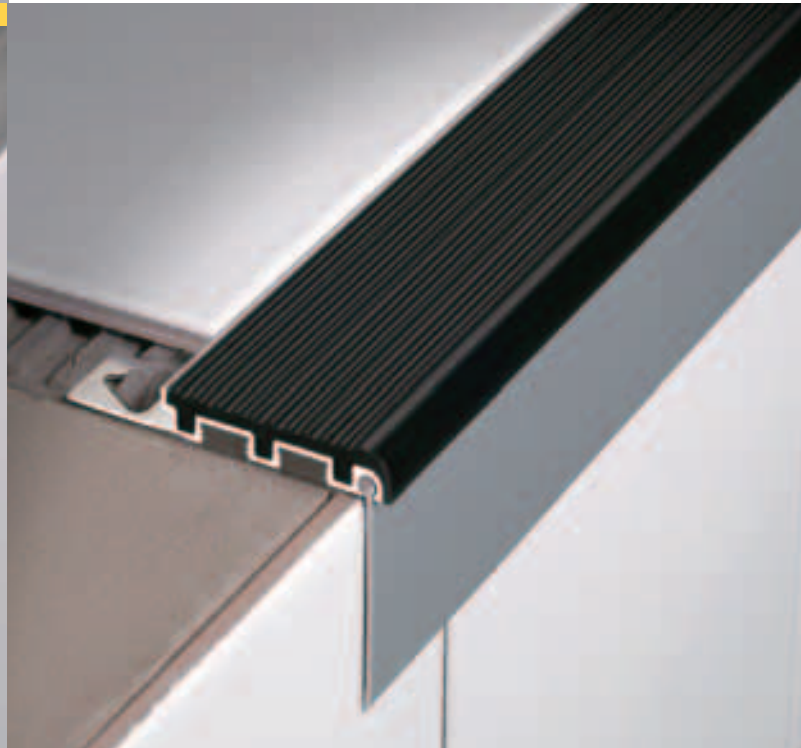

# stair edging profile for tiles

folostair™ FSF-FSL

Ceramic tile laying jobs may sometimes be quite delicate with problems which differ from standard applications such as linear wall tiling. Stairs, for instance, to be covered with the same tiles as the floor may require non standard spacing to match different heights from step to connecting floor for example.

## FOLOSTAIR FSF-A\* Aluminium + Synthetic insert width 30 mm

Base profile in aluminium with an anti-slip synthetic insert strip already mounted which can be replaced in case of damage or wear. End caps FST available for each height 8 / 10 / 12,5 mm.

Material: Extruded Natural Aluminium  
Synthetic Resinflex insert  
Length: 2,70 meters  
Width: 30 mm  
Colours\*: grey, beige, black, yellow

H=mm	Art.	Colour
8	FSF 80 A*	23 / 32 / 51 / 53
10	FSF 100 A*	23 / 32 / 51 / 53
12,5	FSF 125 A*	23 / 32 / 51 / 53

Material: Extruded Natural Aluminium  
Synthetic Resinflex insert  
Length: 2,70 meters  
Width: 55 mm  
Colours\*: grey, beige, black, yellow

H=mm	Art.	Colour
8	FSL 80 A*	23 / 32 / 51 / 53
10	FSL 100 A*	23 / 32 / 51 / 53
12,5	FSL 125 A*	23 / 32 / 51 / 53